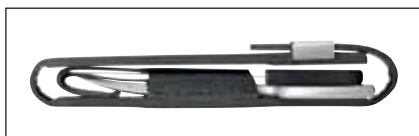

Unentbehrlich und zeitlos schön | The Indispensable Beauty

RICHARTZ