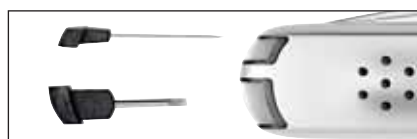

Faszination Design und Funktion

10 JAHRE GARANTIE